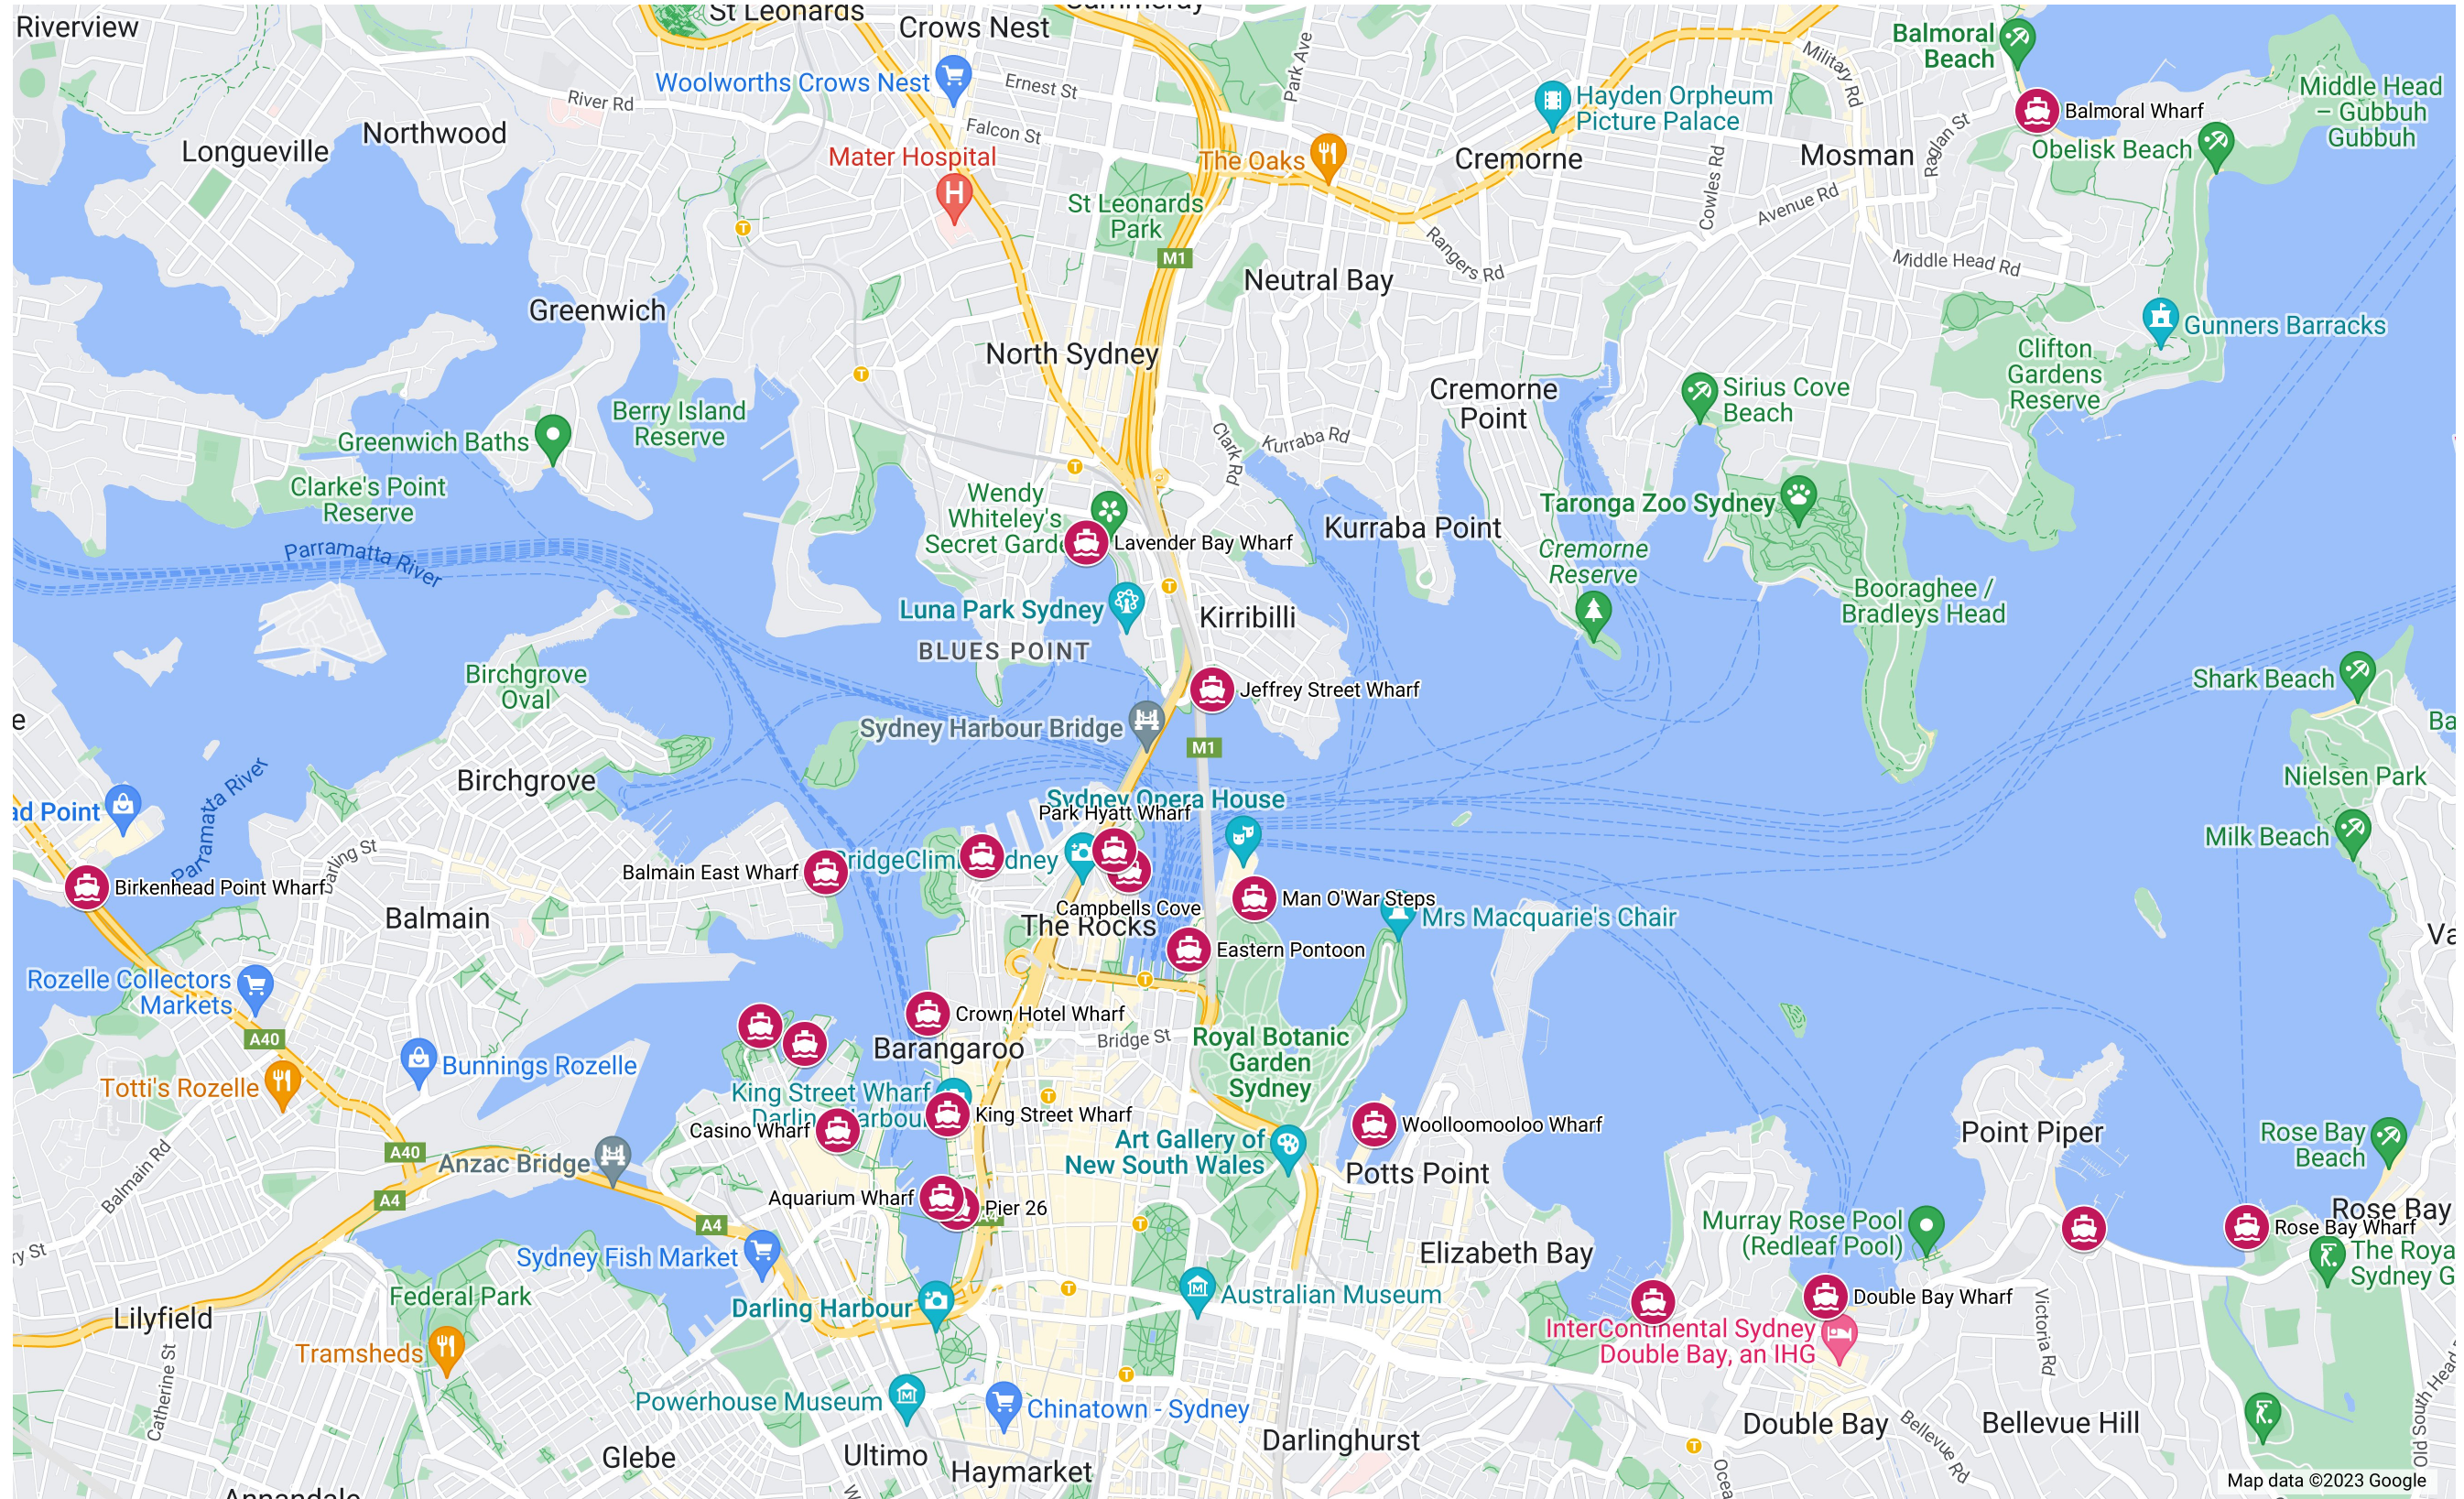

Sydney Yacht Club Wharf Map

Sydney Yacht Club Wharf Map

Woolloomooloo Wharf

King Street Wharf

Pier 26

Aquarium Wharf

Casino Wharf

Pirrama Park Wharf

Towns Place Wharf

Campbells Cove

Eastern Pontoon

Rose Bay Wharf

Rose Bay Marina

Double Bay Wharf

Lavender Bay Wharf

Jeffrey Street Wharf

Birkenhead Point Wharf

Balmain East Wharf

Map data ©2023 Google

Rushcutters Bay Wharf

Man O'War Steps

Crown Hotel Wharf

Jones Bay Wharf

Park Hyatt Wharf

Balmoral Wharf

The Spit Wharf
